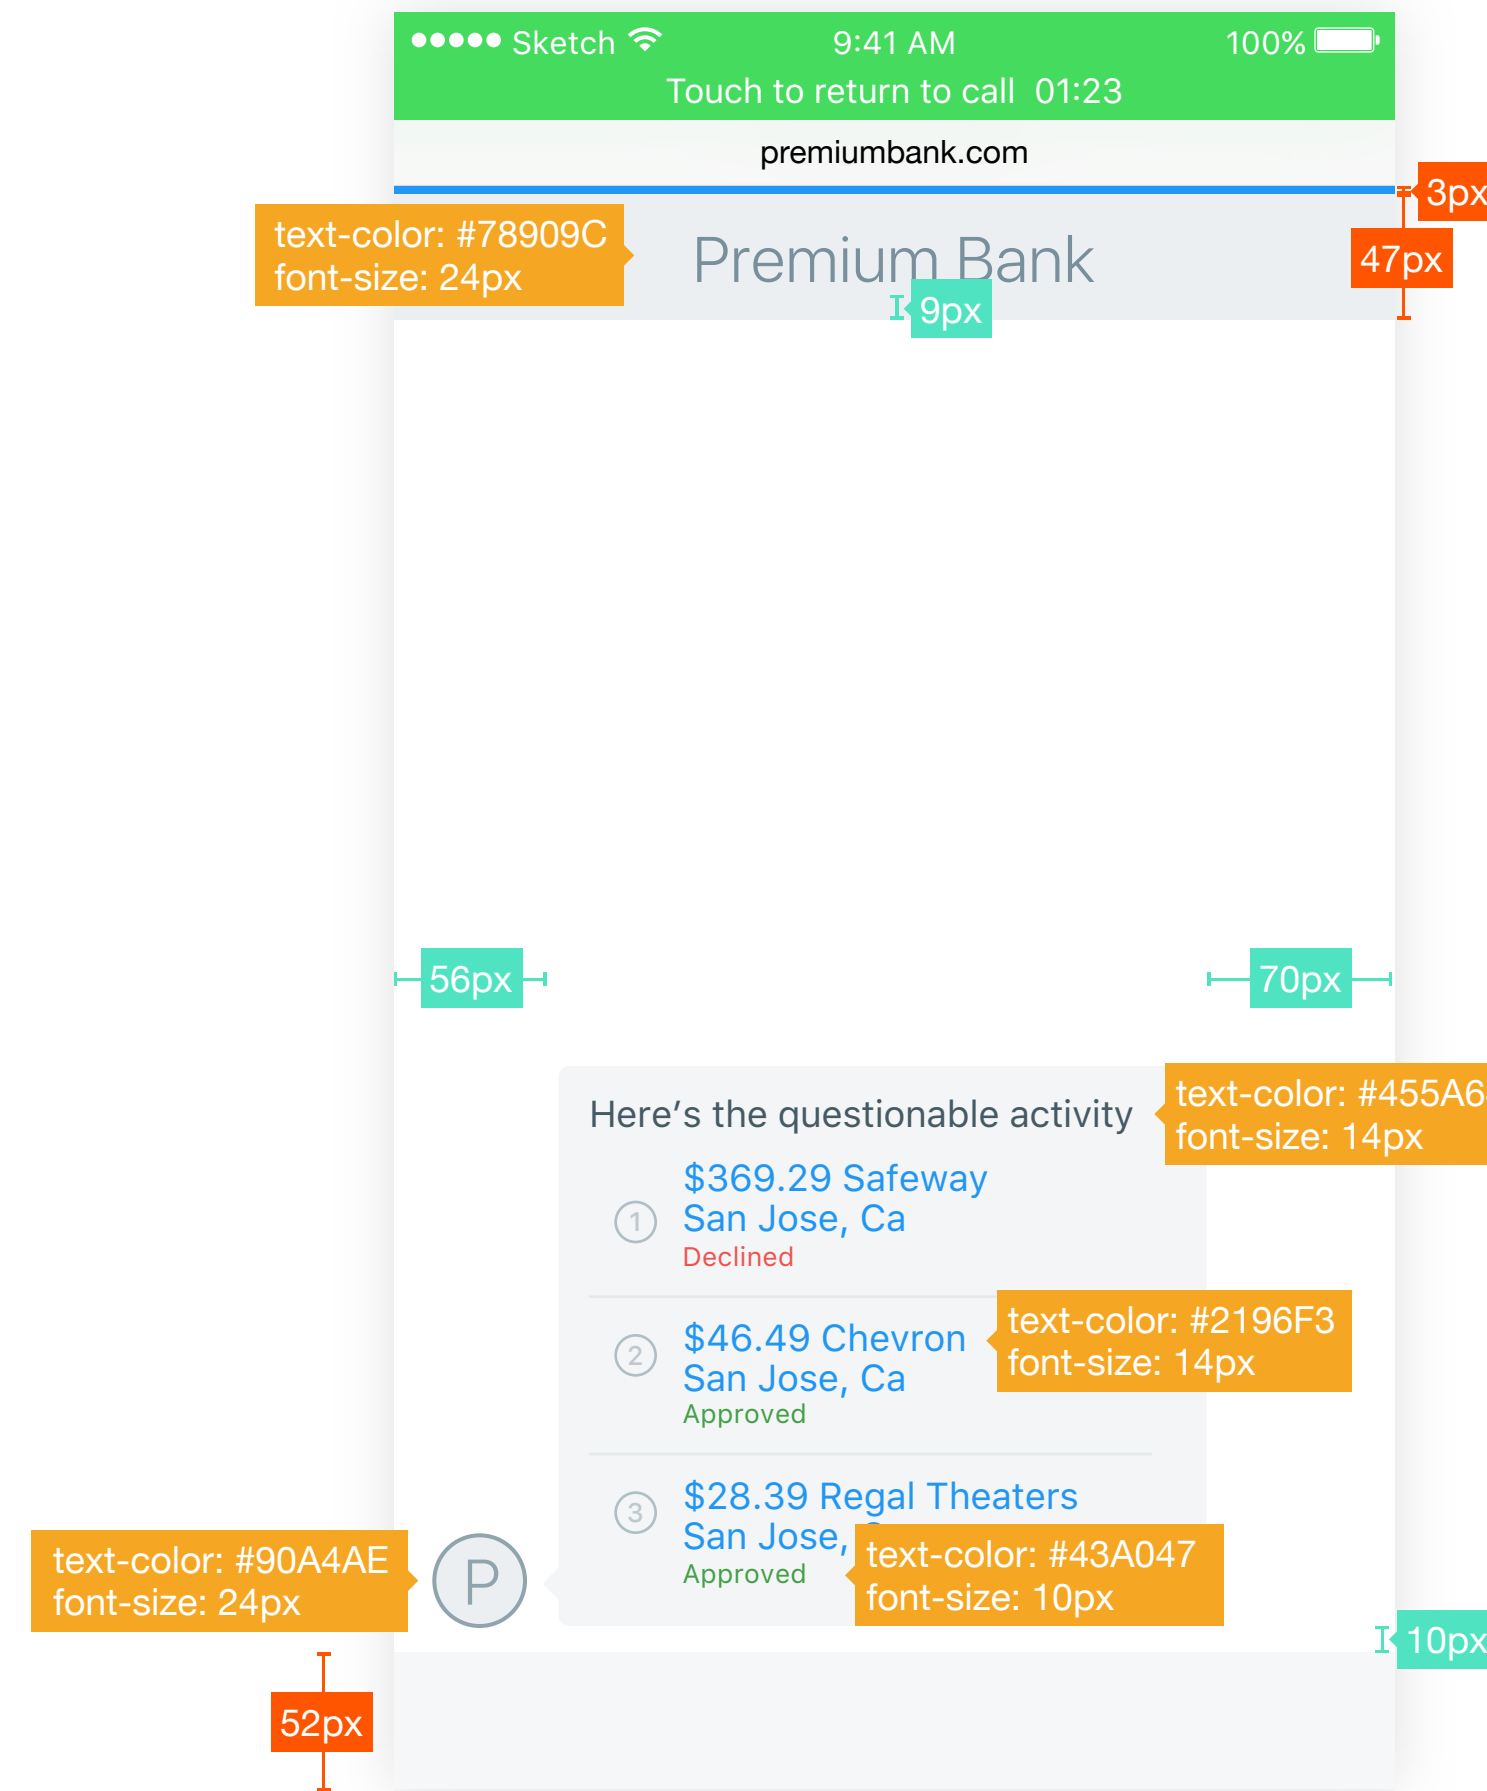

SIMBA SPECS

All fonts - System Sans Serif

-  #ECEFF1 Header, footer background
-  #F4F6F7 System chat bubble background
-  #2196F3 Main blue color
-  #EF5350 Status red
-  #43A047 Status green
-  #90A4AE System chat icon font & border color
-  #9575CD Caller chat icon font & border color
-  #78909C Header font color
-  #455A64 Main font color

 Aquamarine

 CornflowerBlue

 OrangeRed

Here's the questionable activity

① \$369.29 Safeway
San Jose, Ca
Declined

② \$46.49 Chevron
San Jose, Ca
Approved

③ \$28.39 Regal Theaters
San Jose, Ca
Approved

Here's the questionable activity

① \$369.29 Safeway
San Jose, Ca
Declined

② \$46.49 Chevron
San Jose, Ca
Approved

③ \$28.39 Regal Theaters
San Jose, Ca
Approved

Premium Bank

●●●●● Sketch 

9:41 AM

100% 

Touch to return to call 01:23